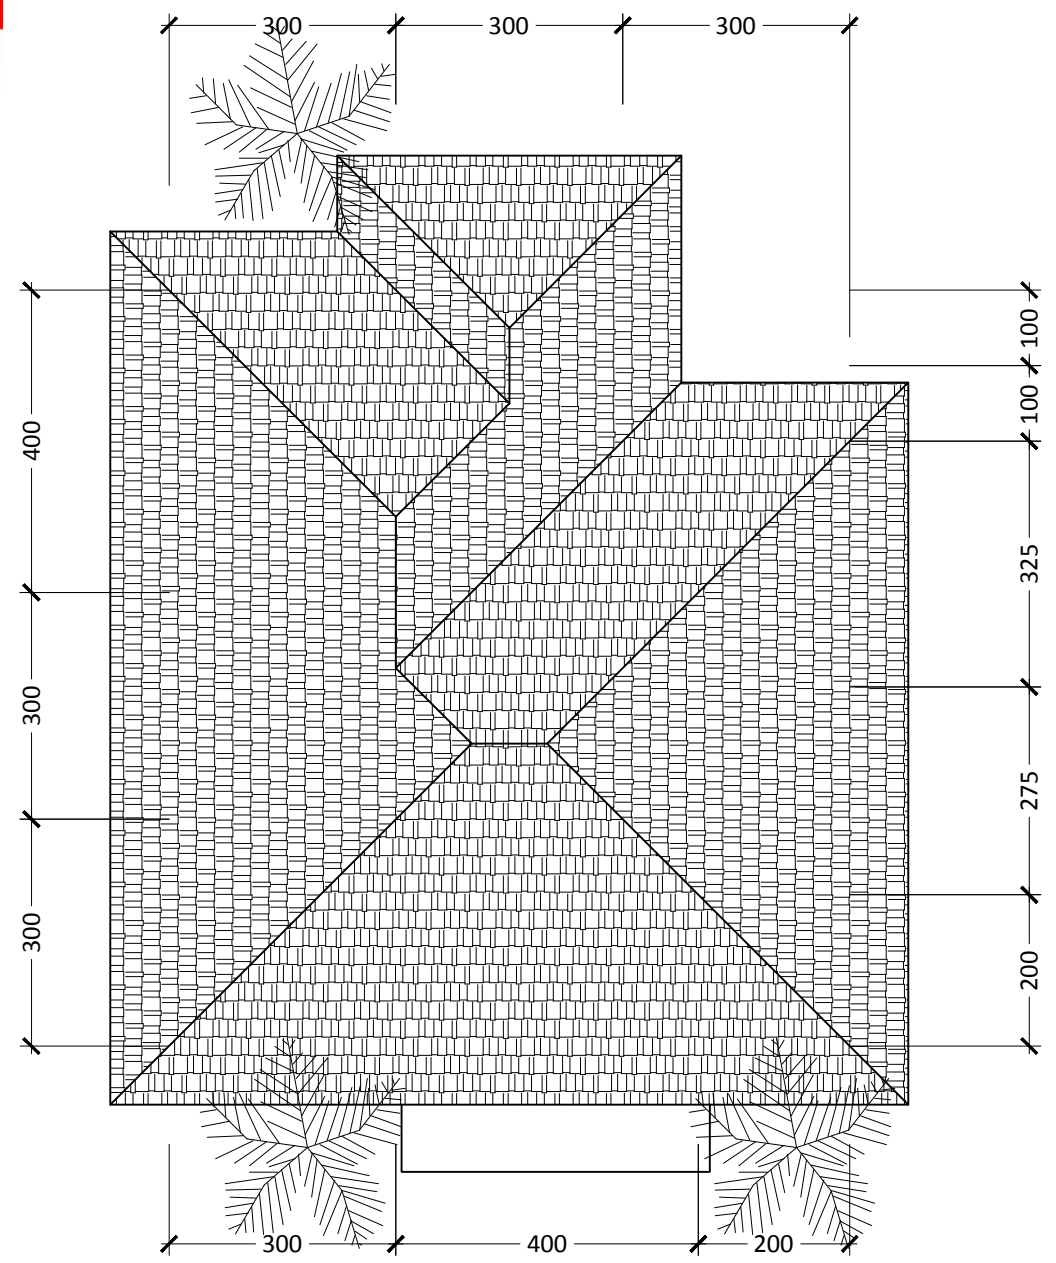

DENAH
 SKALA 1:100

PROJECT NAME	ARCHITECT	OWNER	TITLE	SCALE	PAPER	NOTE
RUMAH TINGGAL		JUNED	DENAH	1:100	A4	

TAMPAK DEPAN
 SKALA 1:125

TAMPAK KANAN
 SKALA 1:125

TAMPAK BELAKANG
 SKALA 1:125

TAMPAK KIRI
 SKALA 1:125

PROJECT NAME	ARCHITECT	OWNER	TITLE	SCALE	PAPER	NOTE
RUMAH TINGGAL		JUNED	TAMPAK-TAMPAK	1:100	A4	

RENCANA ATAP
 SKALA 1:100

PROJECT NAME	ARCHITECT	OWNER	TITLE	SCALE	PAPER	NOTE
RUMAH TINGGAL		JUNED	RENCANA ATAP	1:100	A4	