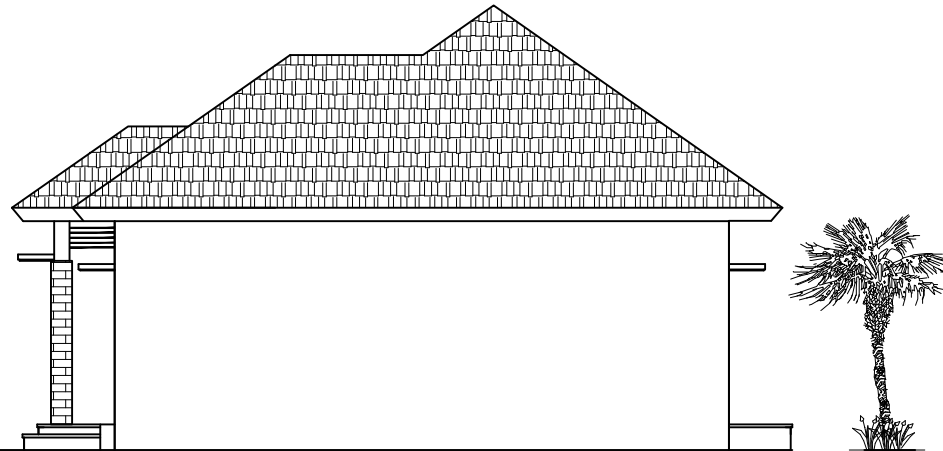

DENAH
 SKALA 1:100

PROJECT NAME	ARCHITECT	OWNER	TITLE	SCALE	PAPER	NOTE
RUMAH TINGGAL		JUNED	DENAH	1:100	A4	

TAMPAK DEPAN
 SKALA 1:125

TAMPAK KANAN
 SKALA 1:125

TAMPAK BELAKANG
 SKALA 1:125

TAMPAK KIRI
 SKALA 1:125

PROJECT NAME	ARCHITECT	OWNER	TITLE	SCALE	PAPER	NOTE
RUMAH TINGGAL		JUNED	TAMPAK-TAMPAK	1:100	A4	

RENCANA ATAP
 SKALA 1:100

PROJECT NAME	ARCHITECT	OWNER	TITLE	SCALE	PAPER	NOTE
RUMAH TINGGAL		JUNED	RENCANA ATAP	1:100	A4	