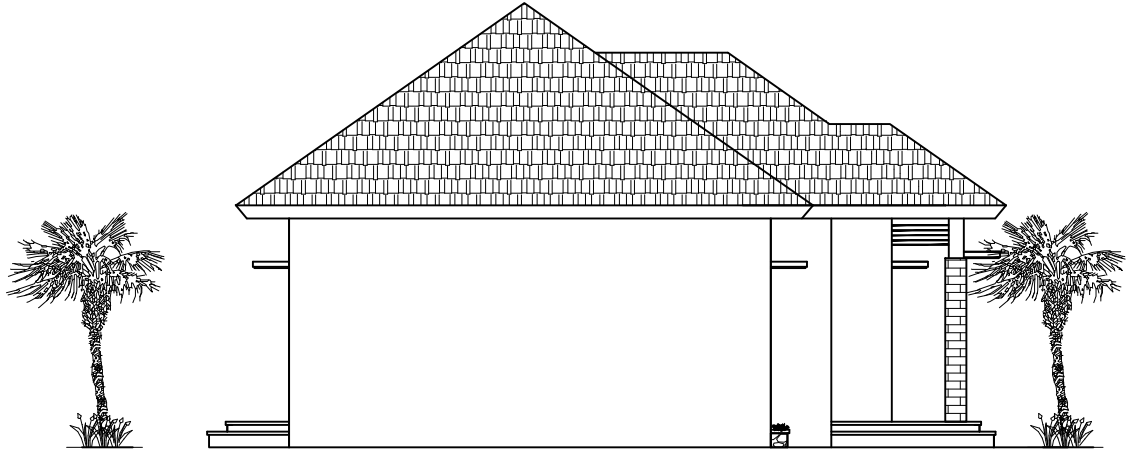

DENAH
 SKALA 1:100

PROJECT NAME	ARCHITECT	OWNER	TITLE	SCALE	PAPER	NOTE
RUMAH TINGGAL		JUNED	DENAH	1:100	A4	

TAMPAK DEPAN
 SKALA 1:125

TAMPAK KANAN
 SKALA 1:125

TAMPAK BELAKANG
 SKALA 1:125

TAMPAK KIRI
 SKALA 1:125

PROJECT NAME	ARCHITECT	OWNER	TITLE	SCALE	PAPER	NOTE
RUMAH TINGGAL		JUNED	TAMPAK-TAMPAK	1:100	A4	

RENCANA ATAP
 SKALA 1:100

PROJECT NAME	ARCHITECT	OWNER	TITLE	SCALE	PAPER	NOTE
RUMAH TINGGAL		JUNED	RENCANA ATAP	1:100	A4	