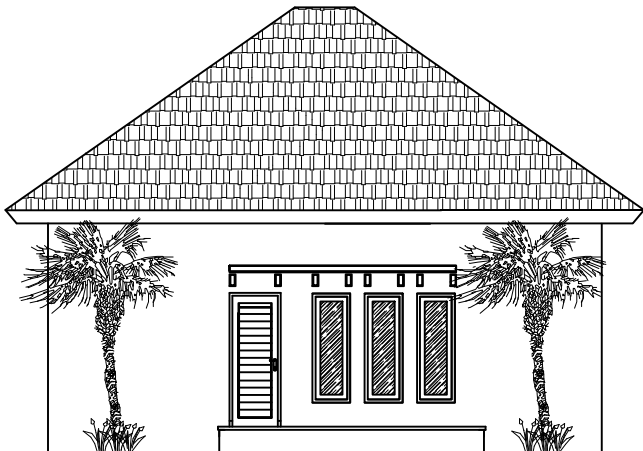

DENAH
 SKALA 1:100

PROJECT NAME	ARCHITECT	OWNER	TITLE	SCALE	PAPER	NOTE
RUMAH TINGGAL		JUNED	DENAH	1:100	A4	

TAMPAK DEPAN
 SKALA 1:125

TAMPAK KANAN
 SKALA 1:125

TAMPAK BELAKANG
 SKALA 1:125

TAMPAK KIRI
 SKALA 1:125